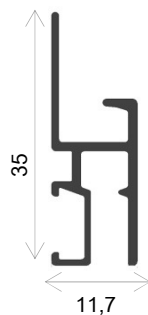

- WALL RAIL
- WEIGHT UP TO 50 KG/M
- AVAILABLE IN : WHITE/PRIMER (RAL 9016) ALU ANODISED

EASY TO FIX
(CLIP SUSPENSION)

ACCURATE WALL
MOUNTING

INFO@NEWLY.NL
WWW.NEWLY.NL
+31 (0)492 521 777