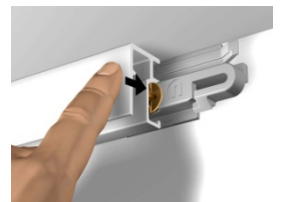

- WALL RAIL
- WEIGHT UP TO 50 KG/M
- AVAILABLE IN : WHITE/PRIMER (RAL 9016) ALU ANODISED

EASY TO FIX
(CLIP SUSPENSION)

ACCURATE WALL
MOUNTING

INFO@NEWLY.NL
WWW.NEWLY.NL
+31 (0)492 521 777