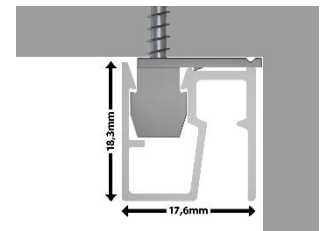

- CEILING RAIL • WEIGHT UP TO 20 KG/M • WHITE/PRIMER (RAL9016)

INFO@NEWLY.NL  
WWW.NEWLY.NL  
+31 (0)492 521 777

PERLON  
TWISTER  
STEELWIRE