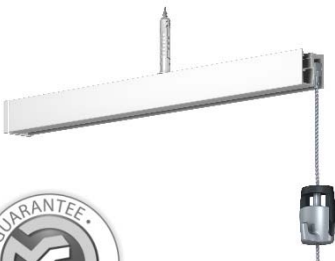

- CEILING RAIL • WEIGHT UP TO 20 KG/M • WHITE/PRIMER (RAL9016)

INFO@NEWLY.NL  
WWW.NEWLY.NL  
+31 (0)492 521 777

PERLON  
TWISTER  
STEELWIRE